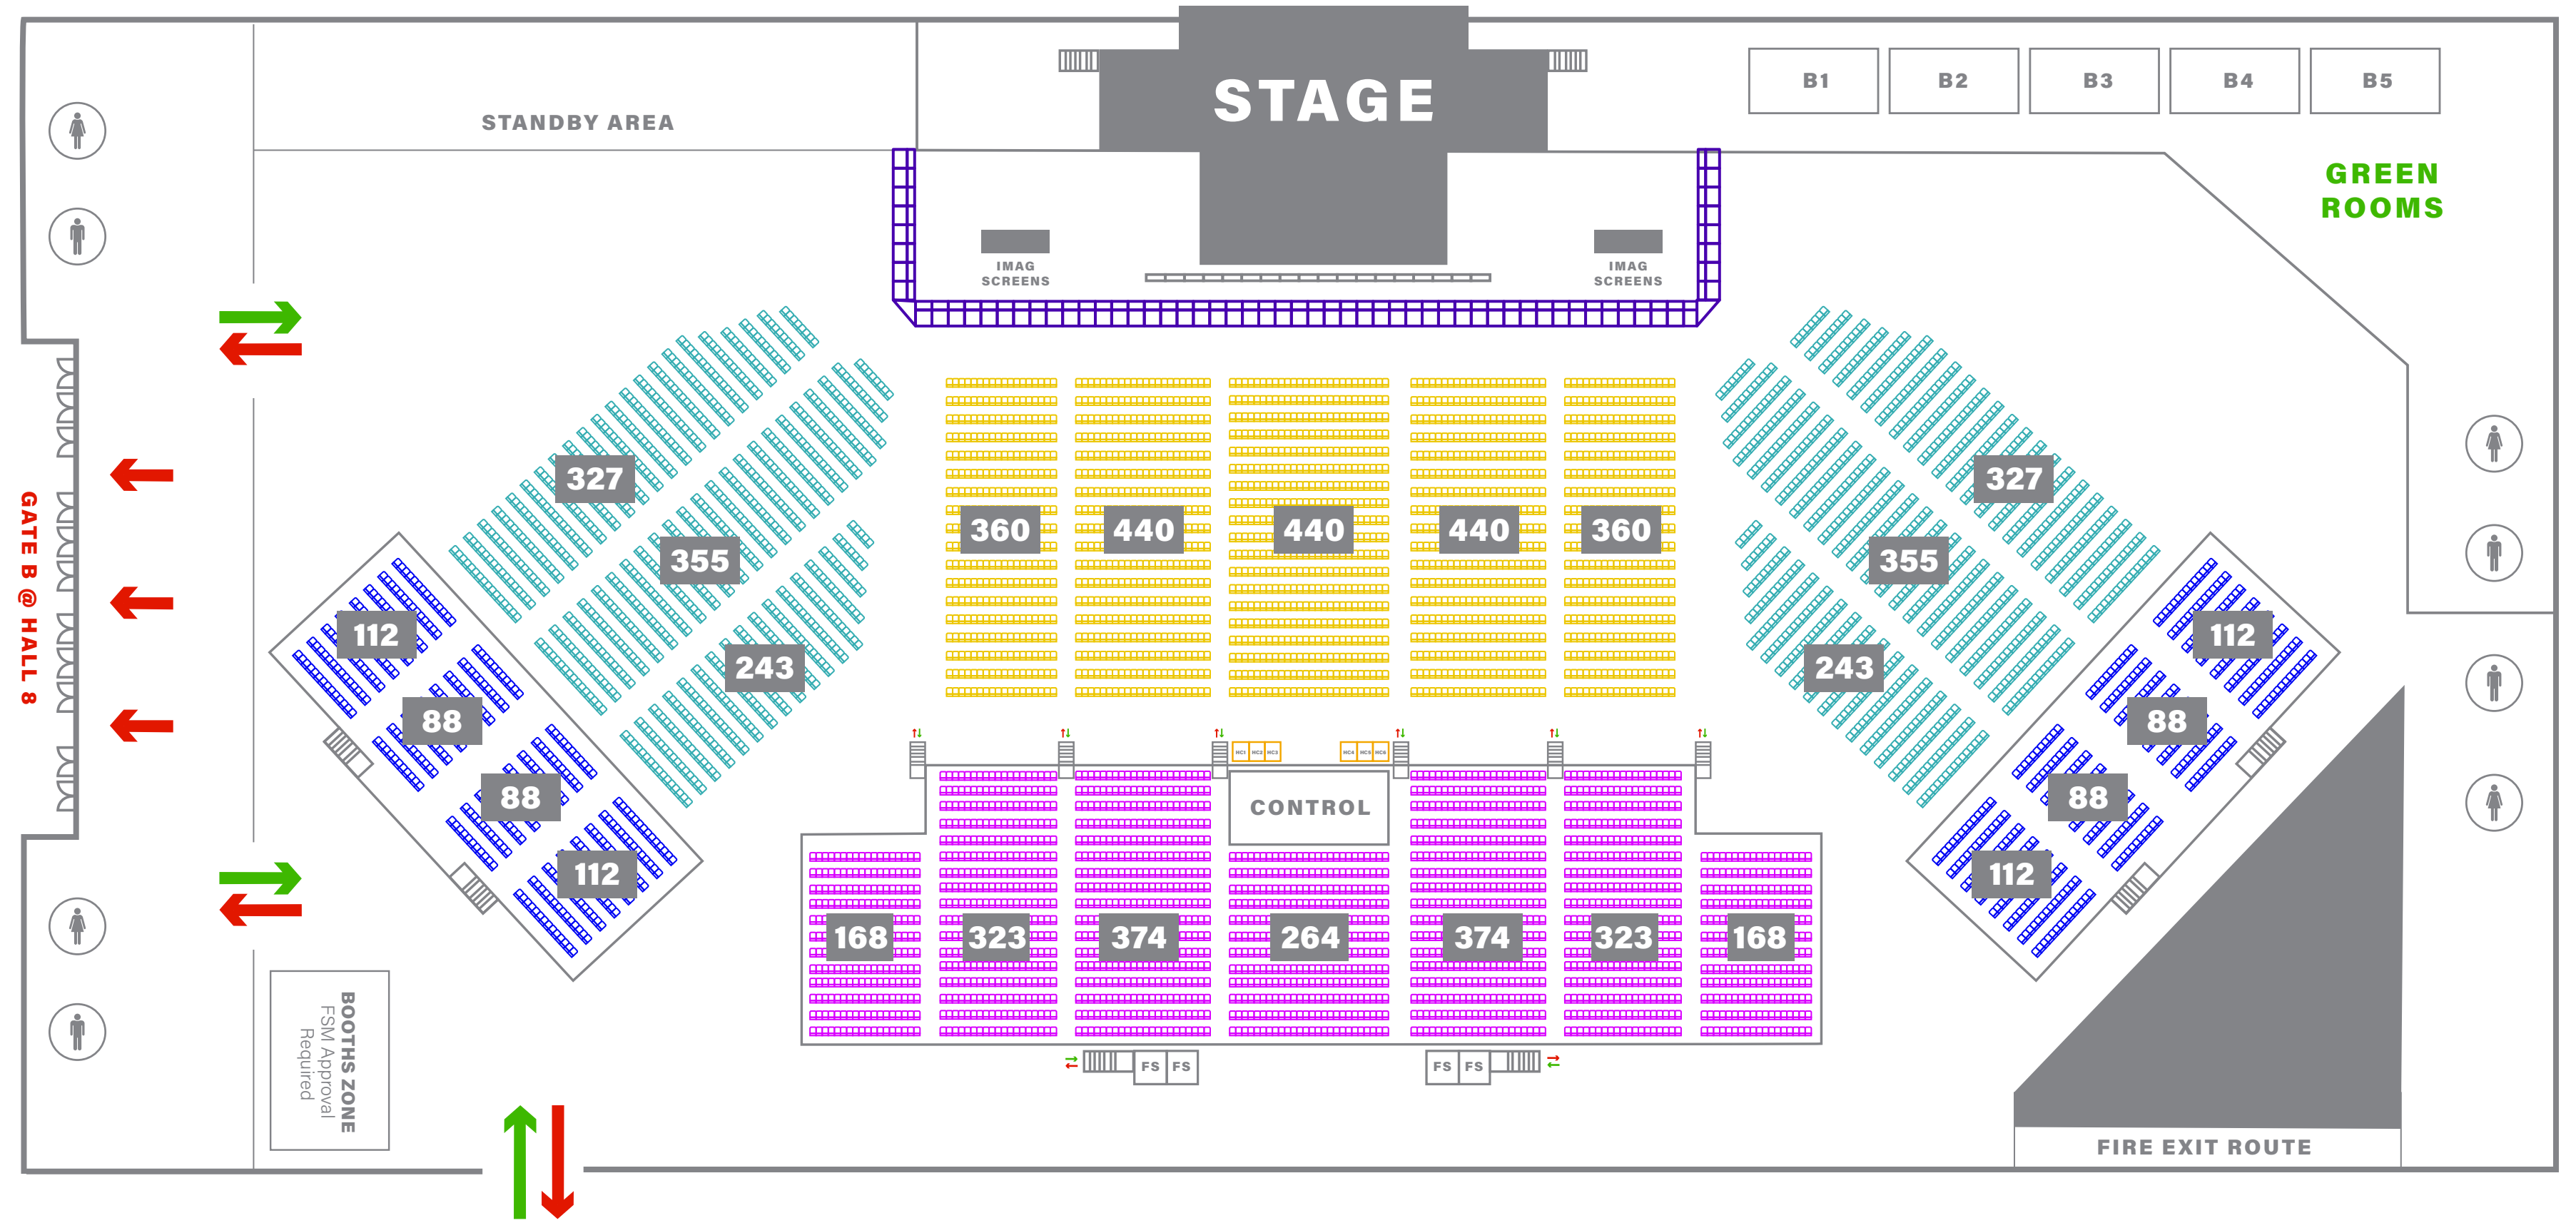

## VENUE FACILITIES

GREEN ROOMS

BACK OF HOUSE

FRONT OF HOUSE

GATE A & GATE B (Hall 7 & Hall 8)

TICKETING & OFFICIAL MERCHANDISE

# Standard Setup Floor Plan

FULL HALL SEATING CAPACITY  
**6,684**

THIS WAY TO HOLDING AREA @ HALL 7

# Half Hall Setup Floor Plan

**HALF HALL SEATING CAPACITY**

*without seats on left and right wings*

**3,698**

**THIS WAY TO HOLDING AREA @ HALL 7**

SINGAPORE EXPO