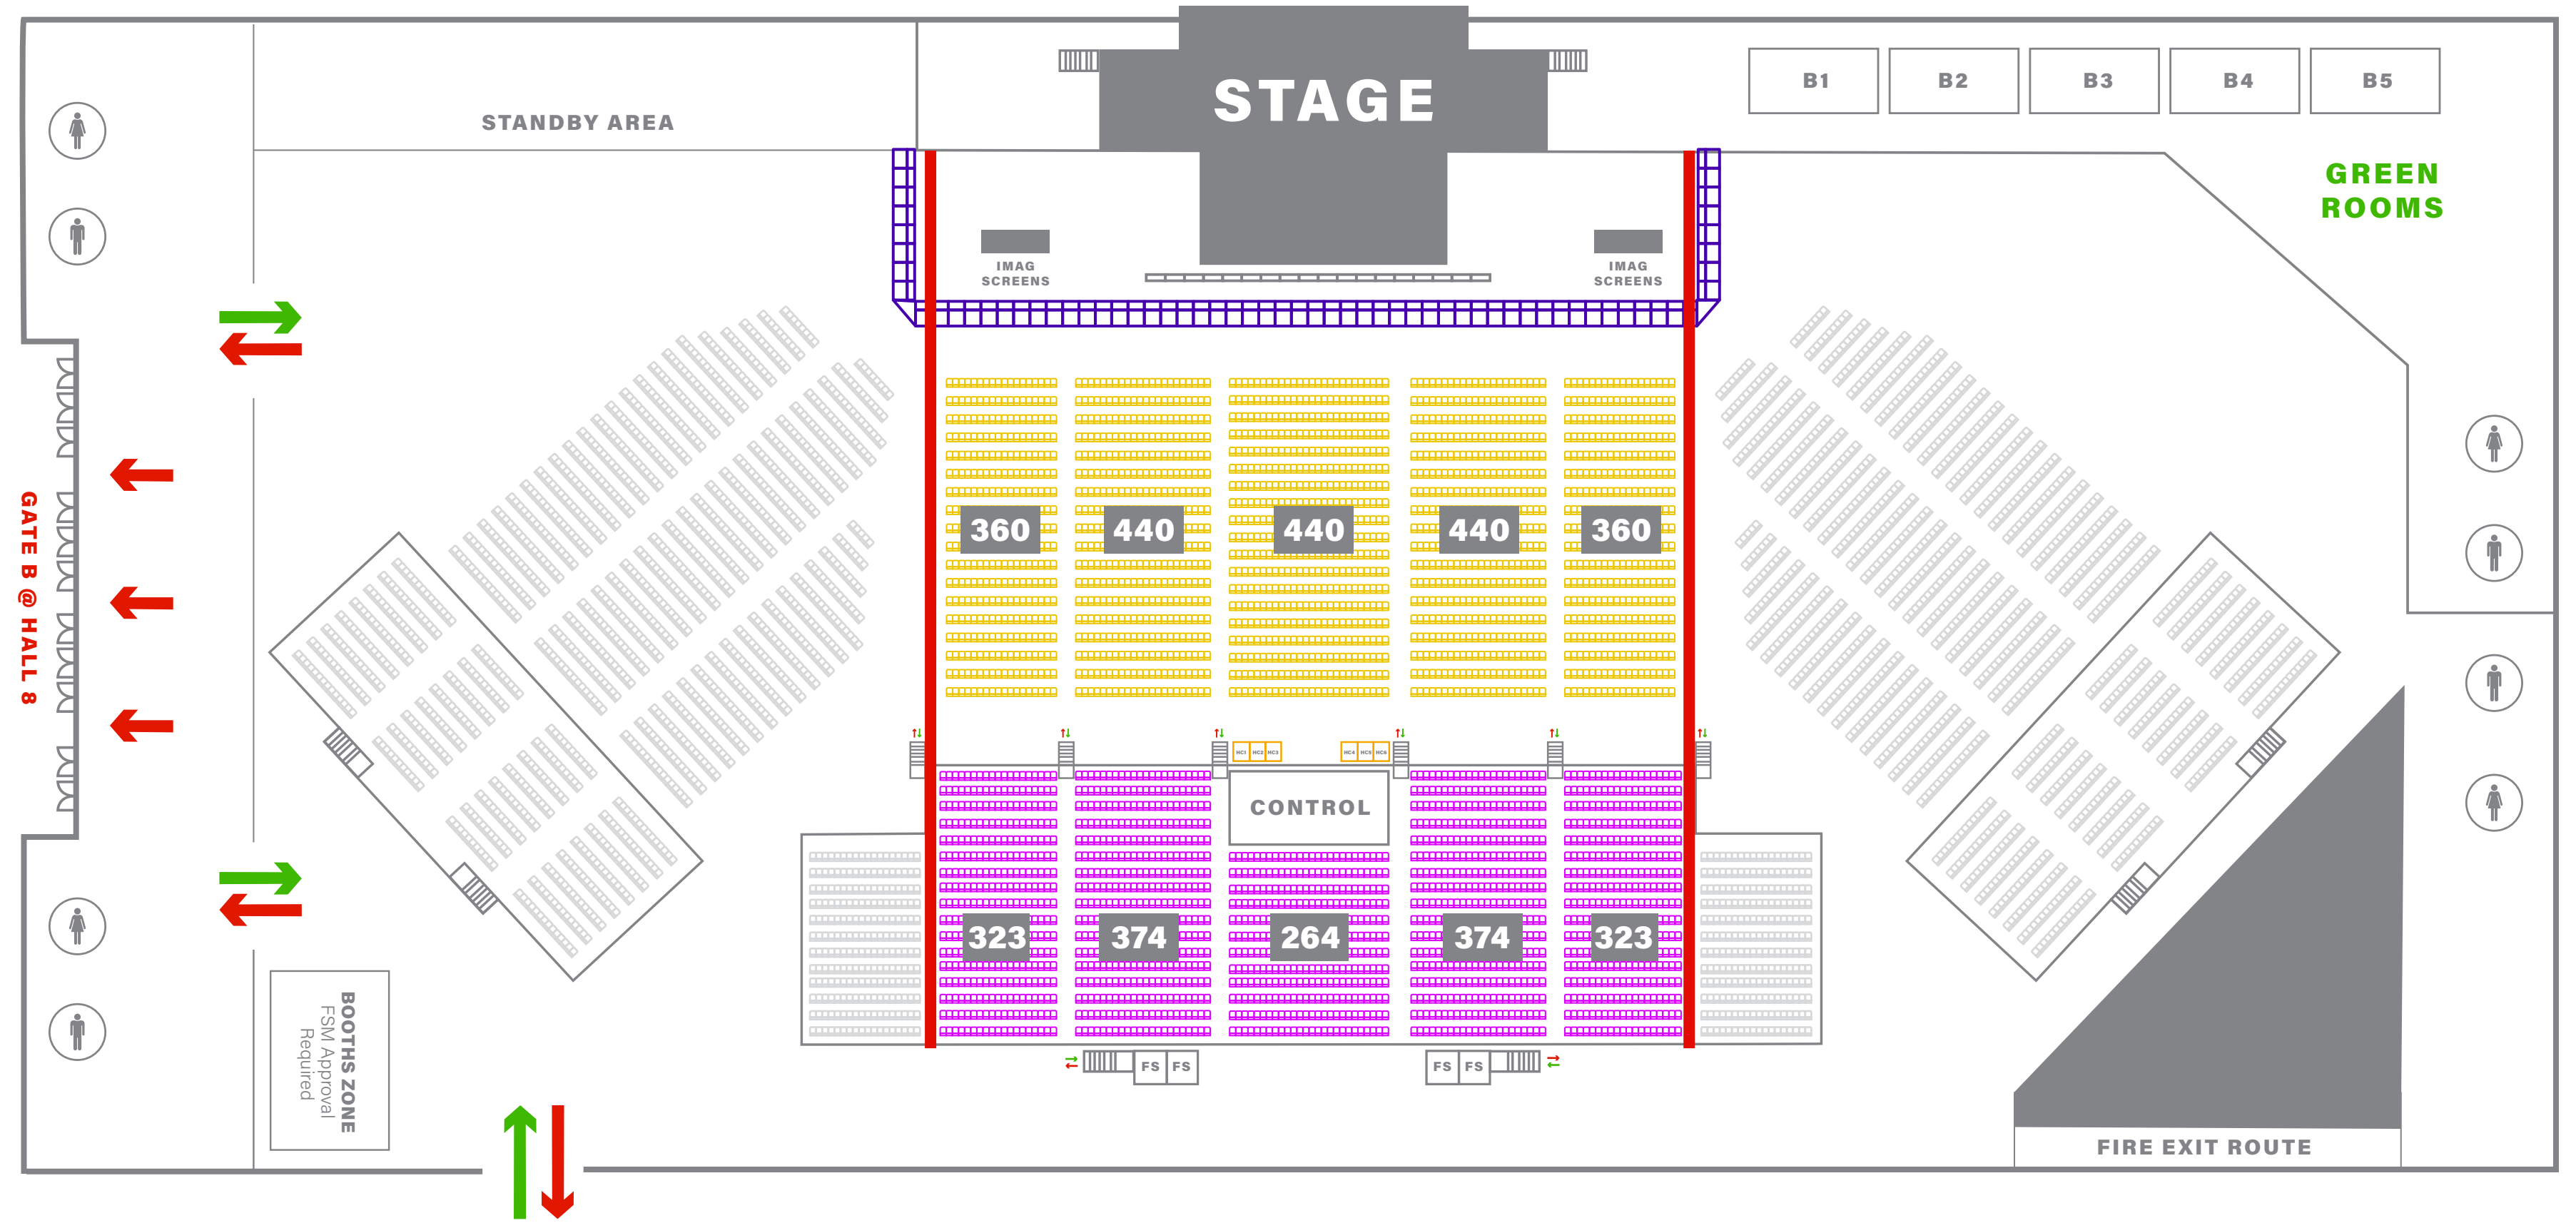

## VENUE FACILITIES

GREEN ROOMS

BACK OF HOUSE

FRONT OF HOUSE

GATE A & GATE B (Hall 7 & Hall 8)

TICKETING & OFFICIAL MERCHANDISE

# Standard Setup Floor Plan

FULL HALL SEATING CAPACITY  
**6,684**

THIS WAY TO HOLDING AREA @ HALL 7

# Half Hall Setup Floor Plan

**HALF HALL SEATING CAPACITY**

*without seats on left and right wings*

**3,698**

**THIS WAY TO HOLDING AREA @ HALL 7**

SINGAPORE EXPO