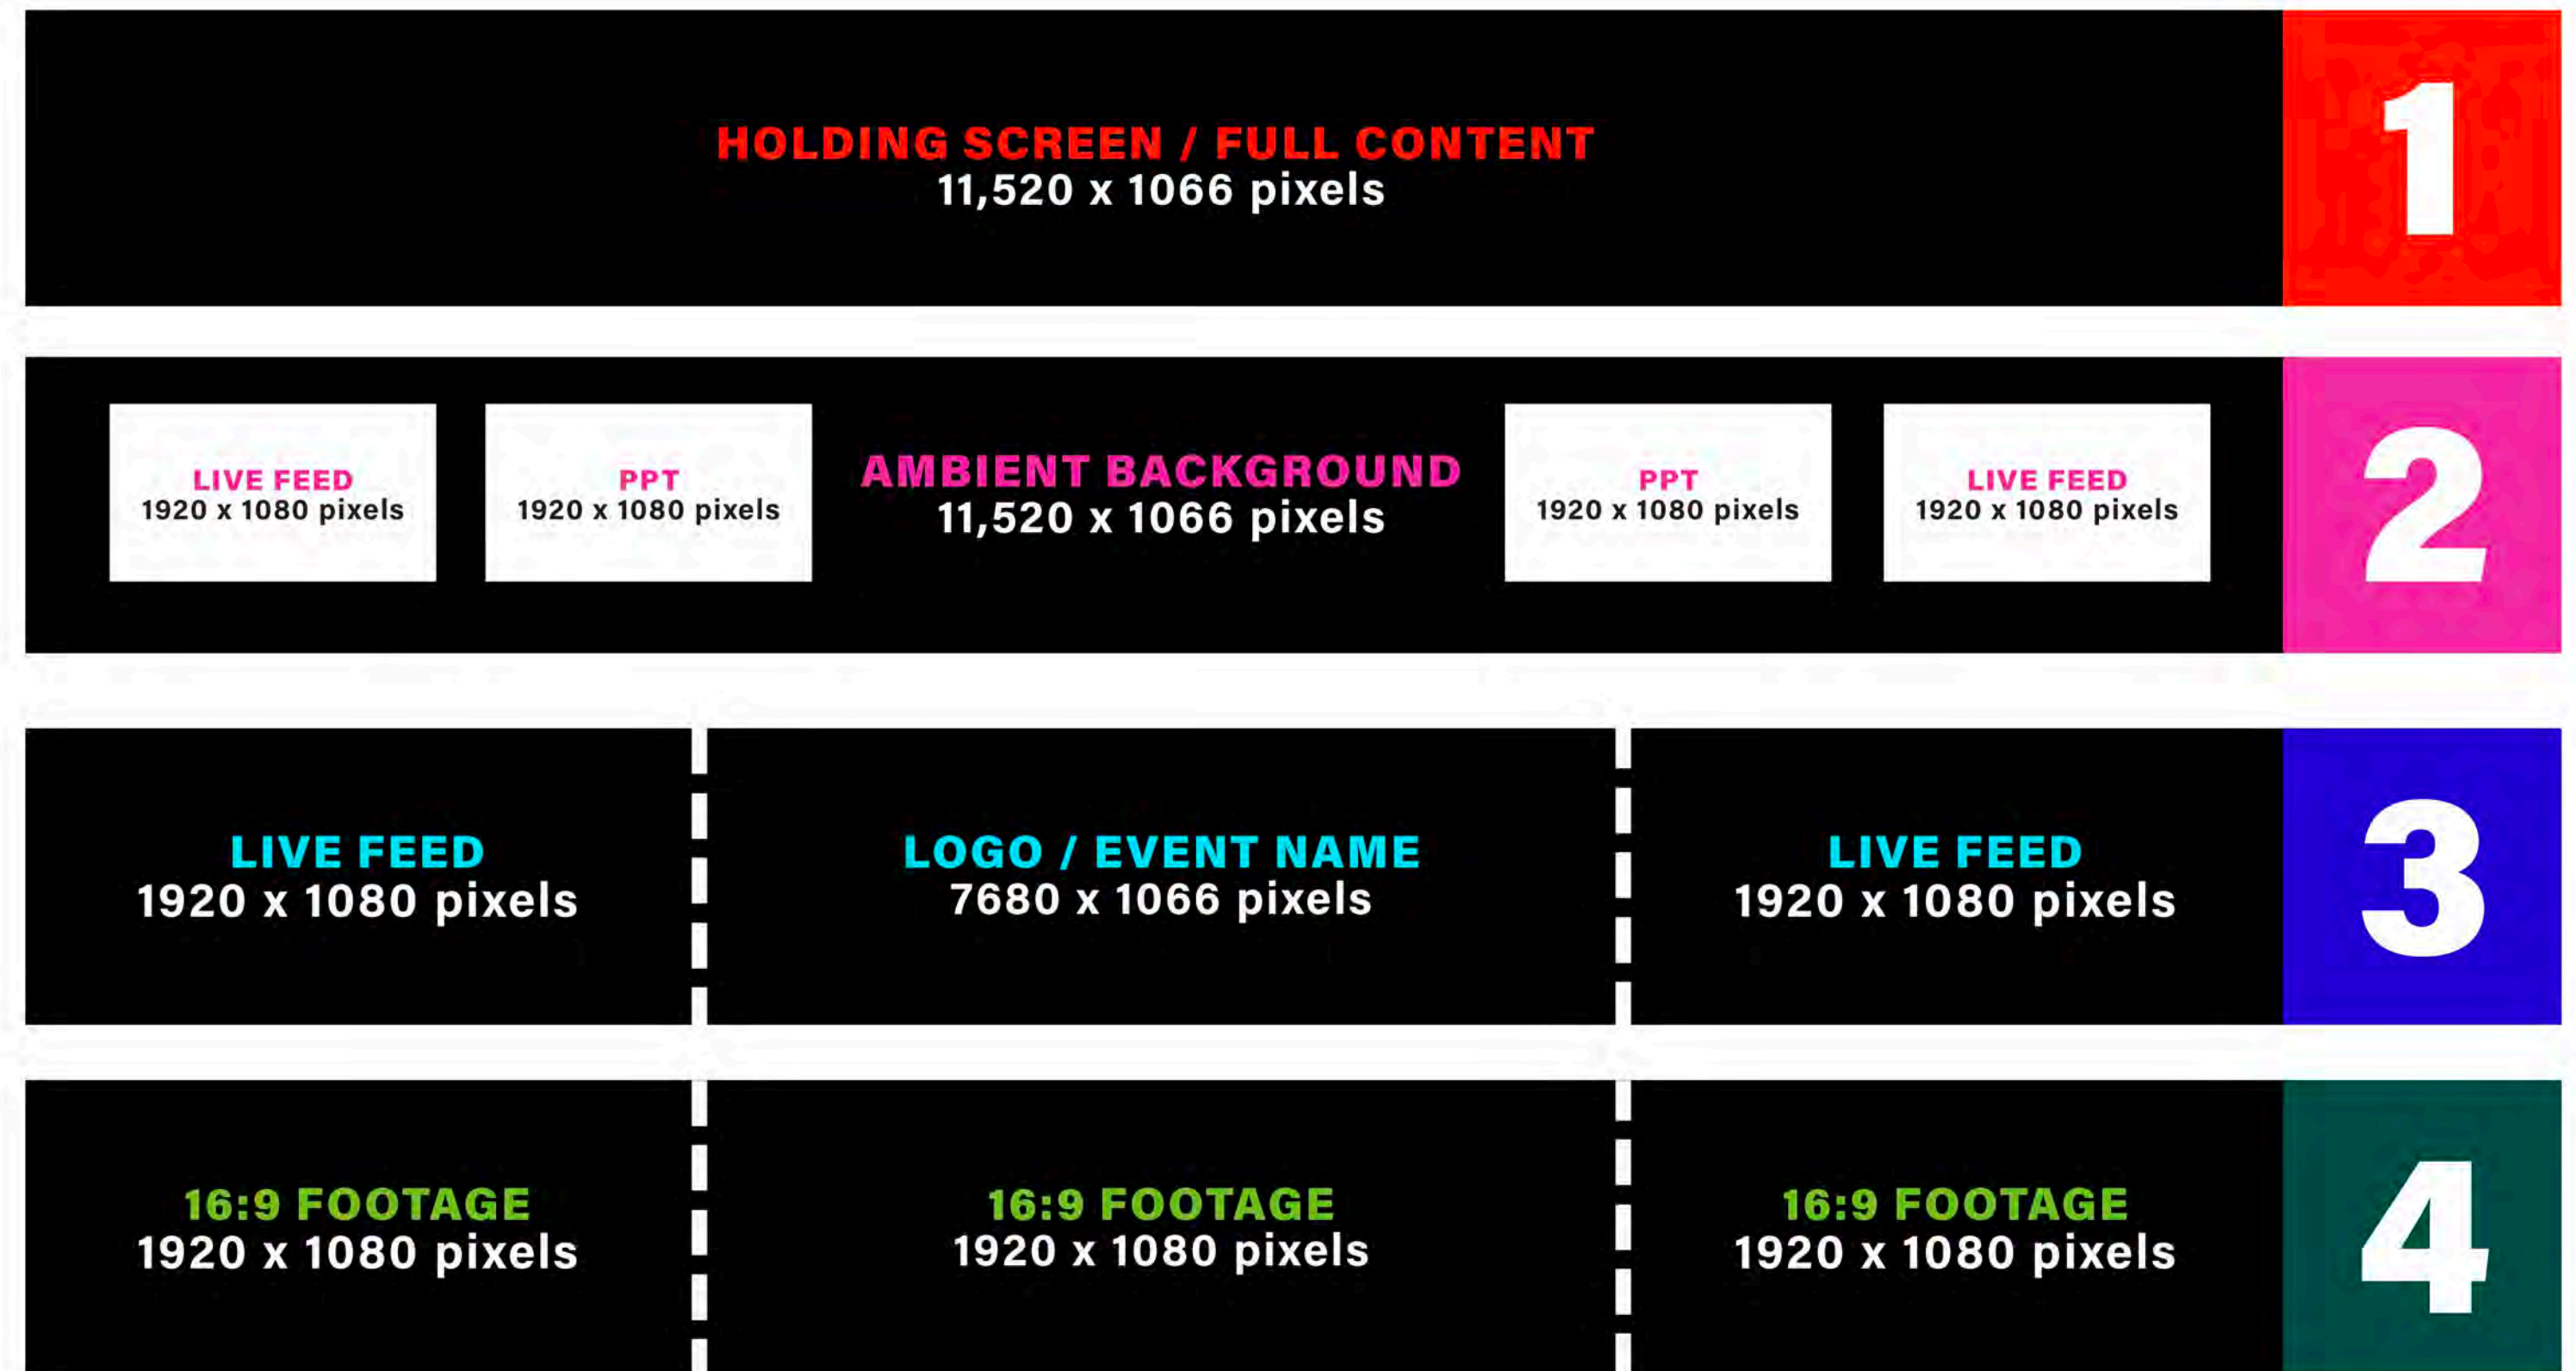

Content Configuration

Picture-in-Picture (PIP) Window Features

- Aspect Ratio: 16:9
- Scalable size

PIP Window Content Options

- Final mix camera video
- PowerPoint presentation (*.ppt)
- Holding slide (*.PNG, *.JPG)
- Videos (*.mp4)
- Voting laptop feed (if applicable)