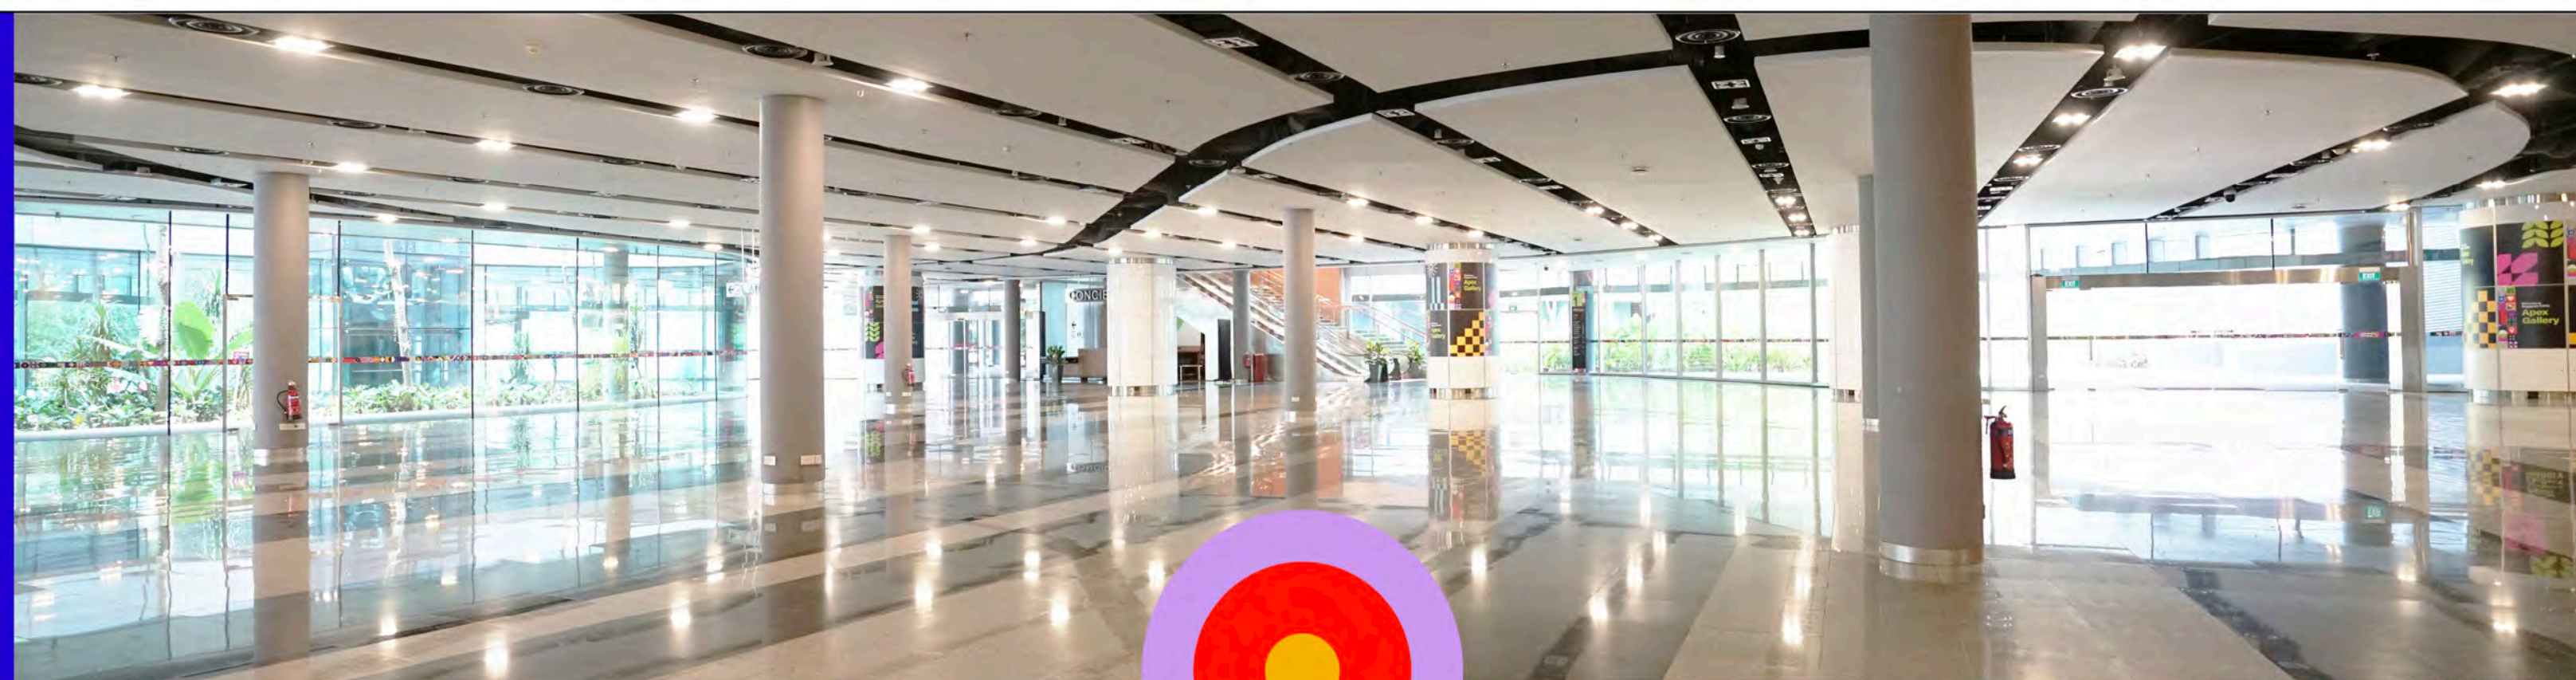

# Pre-Function Area

Versatile and spacious pre-function area, ideal for registrations, cocktail receptions, light exhibitions and more.

SINGAPORE  
**EXPO**

To find out how Singapore EXPO can transform your next event, please feel free to reach out or scan the QR code to submit your interest and we will be in touch with you.