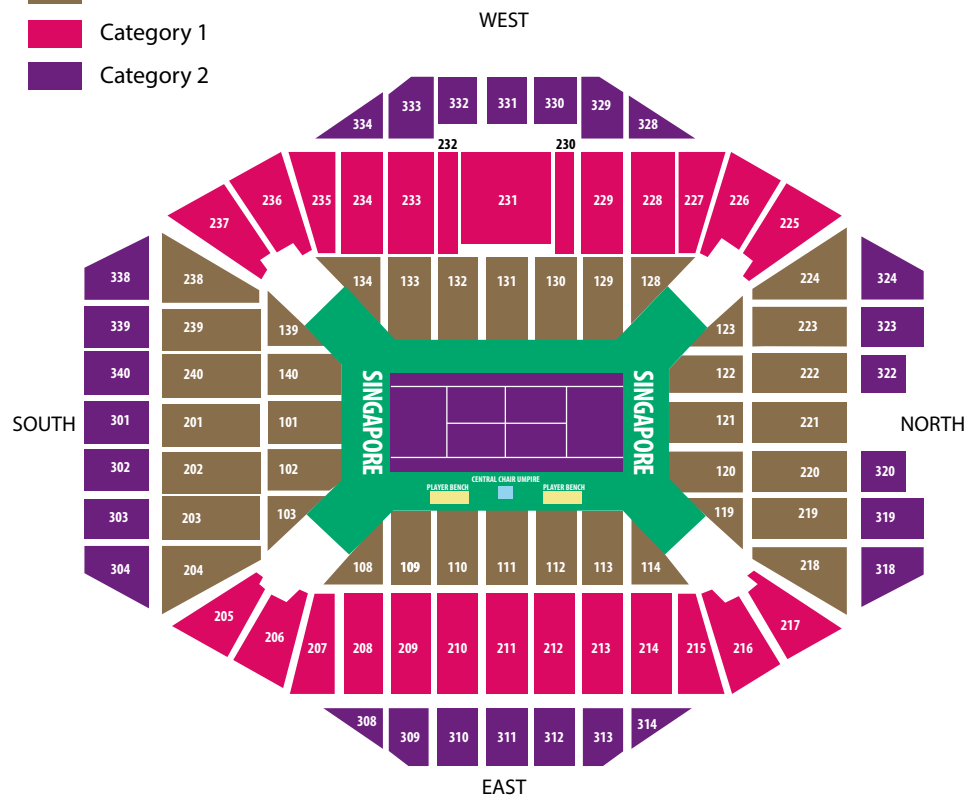

SEATING PLAN

MATCH SCHEDULE & PRICING

- Premium
- Category 1
- Category 2

*Seating plan is not drawn to scale | Ticket prices exclude booking fees | Colour indicates price category | Seating layout subject to change

Session	Date	Session Starts	Matches	Premium	Category 1	Category 2
1	25 Oct Sunday	11:00am	Doubles RR (1) Rising Stars Final (1) Singles RR (1)	$59.90	$29.90	$16.90
2	25 Oct Sunday	7:00pm	Singles RR (1) Doubles RR (1)	$94.90	$64.90	$32.90
3	26 Oct Monday	4:00pm	Doubles RR (1) Singles RR (2) Doubles RR (1)	$98.90	$67.90	$32.90
4	27 Oct Tuesday	1:00pm	Doubles RR (1) Singles RR (1)	$59.90	$26.90	$16.90
5	27 Oct Tuesday	6:30pm	Legends (1) Singles RR (1) Doubles RR (1)	$94.90	$58.90	$32.90
6	28 Oct Wednesday	1:00pm	Doubles RR (1) Singles RR (1)	$59.90	$26.90	$16.90
7	28 Oct Wednesday	6:30pm	Legends (1) Singles RR (1) Doubles RR (1)	$94.90	$58.90	$32.90
8	29 Oct Thursday	1:00pm	Doubles RR (1) Singles RR (1)	$59.90	$26.90	$16.90
9	29 Oct Thursday	6:30pm	Legends (1) Singles RR (1) Doubles RR (1)	$94.90	$58.90	$32.90
10	30 Oct Friday	11:30am	Doubles RR (1) Singles RR (2) Doubles RR (1)	$148.90	$94.90	$58.90
11	31 Oct Saturday	12:30pm	Doubles SF (1) Singles SF (1)	$148.90	$94.90	$58.90
12	31 Oct Saturday	6:30pm	Singles SF (1) Doubles SF (1)	$184.90	$117.90	$73.90
13	1 Nov Sunday	3:30pm	Doubles Final Singles Final	$225.90	$140.90	$84.90

Round Robin Sessions Flexi Pass

Choose 3 sessions from the round robin stage (Session 1-10) and receive a 10% savings on the cost of each ticket
Available to purchase either session 1 or 2 but not both sessions together in this package.

Premium Season Pass: $1,285.20

Cat 1 Season Pass: $783

Enjoy 10% savings on all sessions when purchasing a Premium or Cat 1 Season Pass
Limited number of packages available.

Concessions*

Senior Citizens and Students will enjoy a 5% concession rate on General Admission Tickets for Sessions 3 – 10.
Ticket holder must be in possession of valid photo ID at point of purchase and point of entry.

*Available at Sports Hub Tix counters and SingPost outlets only. Terms and conditions apply.

Doors open one hour before session starting time.

RR = Round Robin | SF = Semi Final

All prices are listed in SGD and include GST but not booking fees.

For details, visit www.sportshub.com.sg/WTAFinals or call +65 6333 5000 and +65 3158 7888

All details in this fact sheet are correct at time of publishing, and subject to change.

Schedule and format are provisional and subject to alteration without notice.