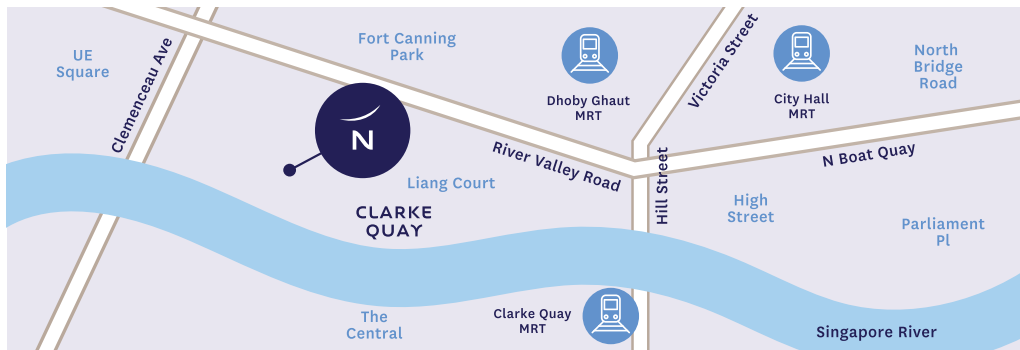

This hotel is a participating contributor to the global Plant for the Planet tree-planting scheme. Over the past 6 years, by reusing the towels in your room, you have helped us to have over 4 million trees planted worldwide.

Green Mark Gold PLUS Certification 2013

SEC-Kimberly-Clark Singapore Environmental Achievement Award (Services) - Winner 2014

Certified Gold Level Planet 21 Certified ISO 14 001 since April 2014

Singapore Green Hotel Award 2015 - 2016

Organize your meeting online at novotelclarkequay.com/meeting-rooms/overview-en.html or call your hotel Contact

NOVOTEL SINGAPORE CLARKE QUAY

177A River Valley Road Singapore 179031
Phone +65 6338 3333 • H5993@accor.com

novotel.com • accorhotels.com • novotelclarkequay.com